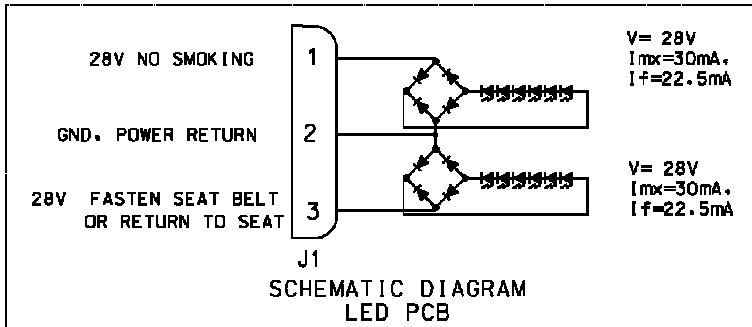

Product Description

No Smoking & Fasten Seat Belt Symbols

No Smoking & Return To Seat Symbols

Long life amber and red LEDs

Operates on 28V AC or DC

Light weight plastic construction

Spring clips for simple snap-in installation

IS5083-1 (BLACK)
IS5083-3 (WHITE SAND)

The IS5083 LED type information is a narrow low profile design with injection molded plastic bezel. The wire termination is provided with a miniature connector that accommodates tight spaces. The information sign is available in two standard colors of black and cream. Additional custom colors can be provided. Stainless steel mounting clips are utilized for installation of the area light in a wide range of panel thicknesses.