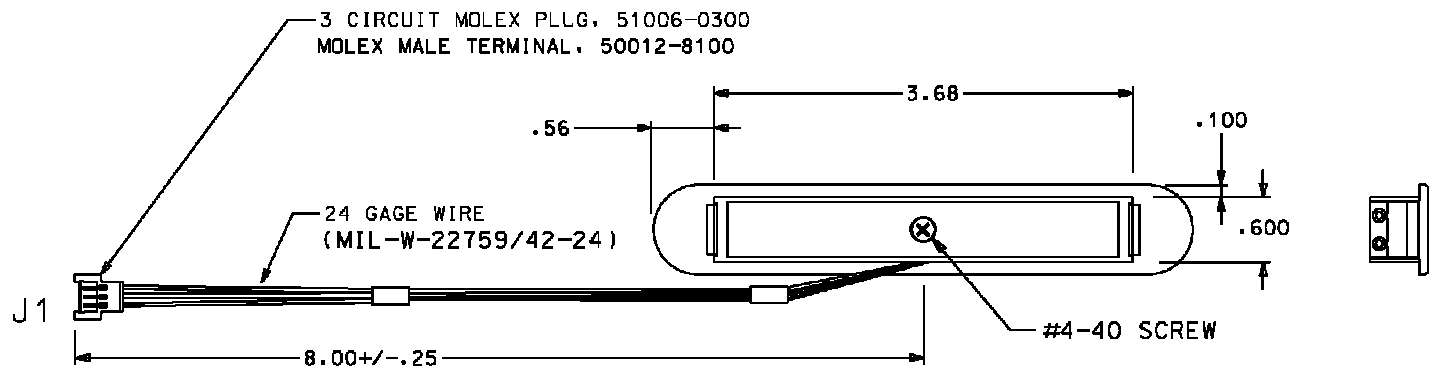

Product Description

No Smoking & Fasten Seat Belt Symbols

No Smoking & Return To Seat Symbols

Long life amber and red LEDs

Operates on 28V AC or DC

Light weight plastic construction

Spring clips for simple snap-in installation

IS5083-1 (BLACK)
IS5083-3 (WHITE SAND)

The IS5083 LED type information is a narrow low profile design with injection molded plastic bezel. The wire termination is provided with a miniature connector that accommodates tight spaces. The information sign is available in two standard colors of black and cream. Additional custom colors can be provided. Stainless steel mounting clips are utilized for installation of the area light in a wide range of panel thicknesses.