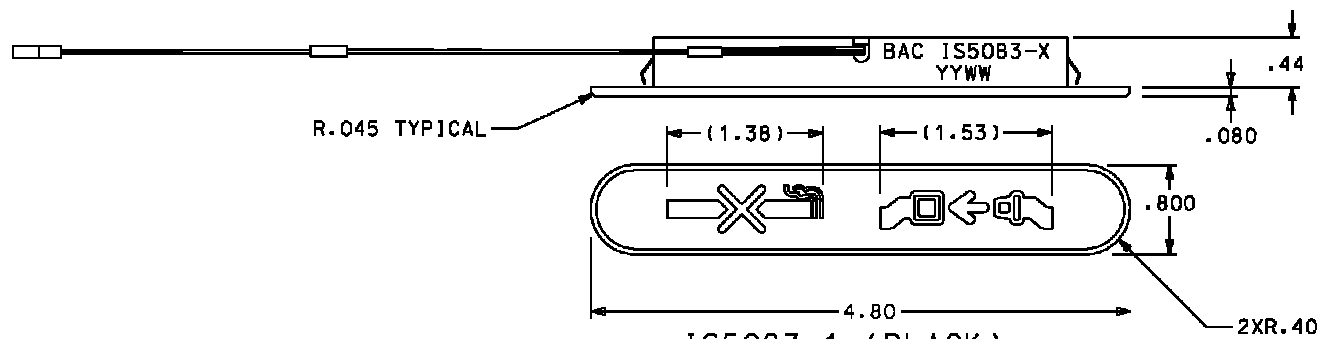

Product Description

No Smoking & Fasten Seat Belt Symbols

No Smoking & Return To Seat Symbols

Long life amber and red LEDs

Operates on 28V AC or DC

Light weight plastic construction

Spring clips for simple snap-in installation

IS5083-1 (BLACK)
IS5083-3 (WHITE SAND)

The IS5083 LED type information is a narrow low profile design with injection molded plastic bezel. The wire termination is provided with a miniature connector that accommodates tight spaces. The information sign is available in two standard colors of black and cream. Additional custom colors can be provided. Stainless steel mounting clips are utilized for installation of the area light in a wide range of panel thicknesses.