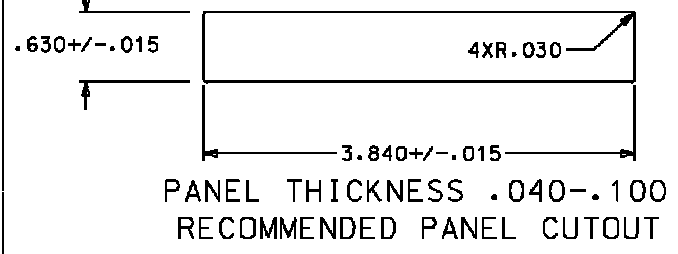

Product Description

No Smoking & Fasten Seat Belt Symbols

No Smoking & Return To Seat Symbols

Long life amber and red LEDs

Operates on 28V AC or DC

Light weight plastic construction

Spring clips for simple snap-in installation

IS5083-1 (BLACK)
IS5083-3 (WHITE SAND)

The IS5083 LED type information is a narrow low profile design with injection molded plastic bezel. The wire termination is provided with a miniature connector that accommodates tight spaces. The information sign is available in two standard colors of black and cream. Additional custom colors can be provided. Stainless steel mounting clips are utilized for installation of the area light in a wide range of panel thicknesses.