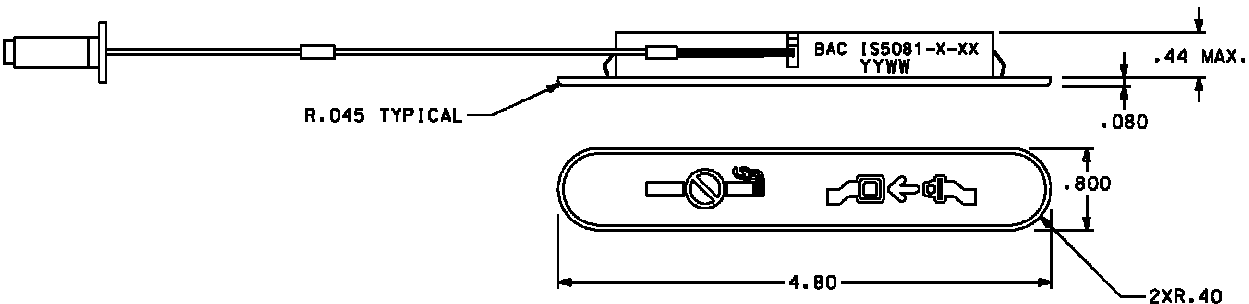

Product Description

No Smoking & Fasten Seat Belt Symbols

No Smoking & Return To Seat Symbols

Long life amber and red LEDs

Operates on 28V AC or DC

Light weight aluminum bezel for custom plating

Spring clips for simple snap-in installation

-1-XX (WHITE SAND BACKGROUND COLOR)
 -3-XX (BLACK BACKGROUND COLOR)

PANEL THICKNESS .040-.100
 RECOMMENDED PANEL CUTOUT

The IS5081 LED type information is a narrow low profile design with an aluminum bezel that accommodates a range of custom plated finishes. The information sign is available in two standard background colors of black and cream. Additional custom colors can be provided. Stainless steel mounting clips are utilized for installation of the area light in a wider range of panel thicknesses.