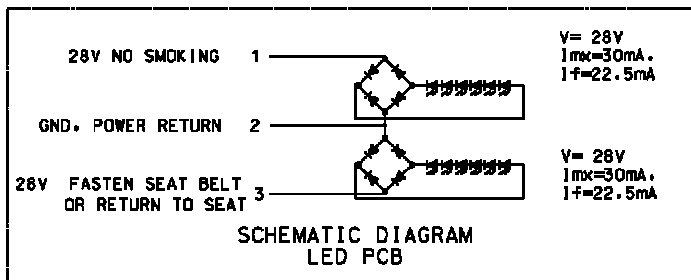

Product Description

No Smoking & Fasten Seat Belt Symbols

No Smoking & Return To Seat Symbols

Long life amber and red LEDs

Operates on 28V AC or DC

Light weight aluminum bezel for custom plating

Spring clips for simple snap-in installation

-1-XX (WHITE SAND BACKGROUND COLOR)
 -3-XX (BLACK BACKGROUND COLOR)

PANEL THICKNESS .040-.100
 RECOMMENDED PANEL CUTOUT

The IS5081 LED type information is a narrow low profile design with an aluminum bezel that accommodates a range of custom plated finishes. The information sign is available in two standard background colors of black and cream. Additional custom colors can be provided. Stainless steel mounting clips are utilized for installation of the area light in a wider range of panel thicknesses.