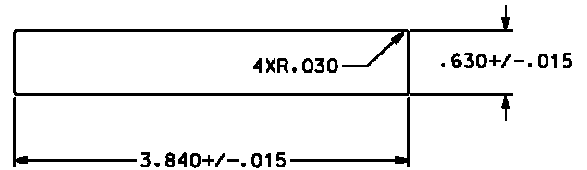

-1-XX (WHITE SAND BACKGROUND COLOR)
 -3-XX (BLACK BACKGROUND COLOR)

PANEL THICKNESS .040-.100
 RECOMMENDED PANEL CUTOUT

The IS5081 LED type information is a narrow low profile design with an aluminum bezel that accommodates a range of custom plated finishes. The information sign is available in two standard background colors of black and cream. Additional custom colors can be provided. Stainless steel mounting clips are utilized for installation of the area light in a wider range of panel thicknesses.