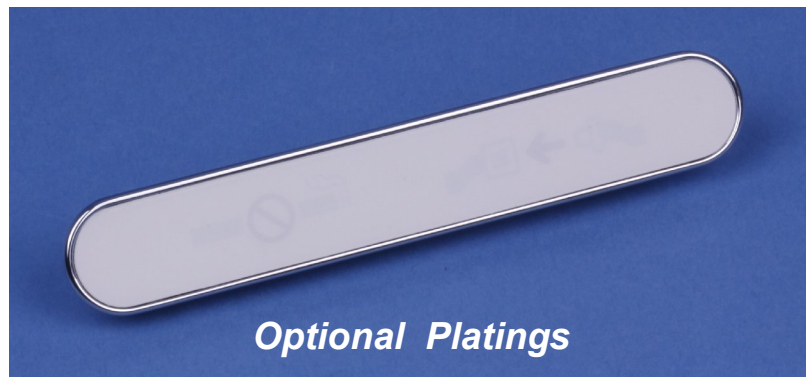

Optional Platings