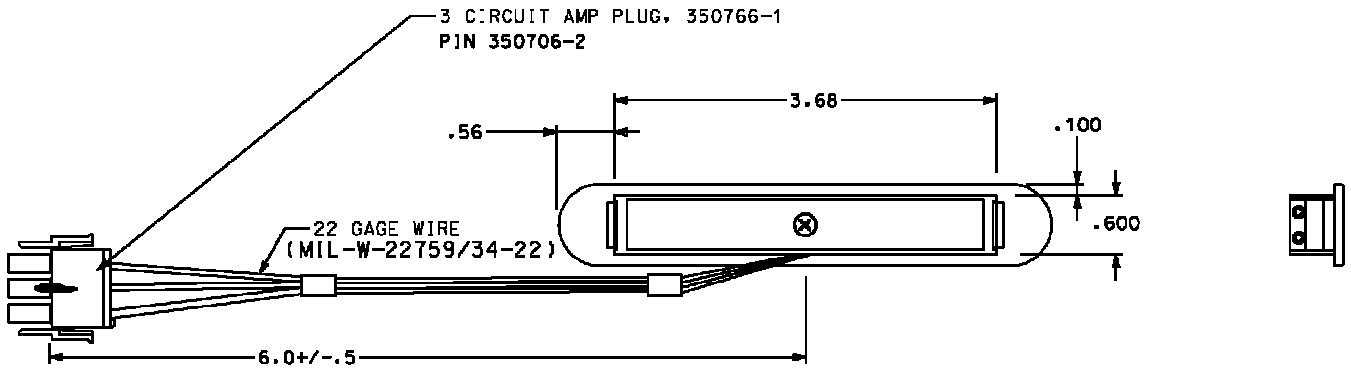

Product Description

No Smoking & Fasten Seat Belt Symbols

No Smoking & Return To Seat Symbols

Long life amber and red LEDs

Operates on 28V AC or DC

Light weight aluminum bezel for custom plating

Spring clips for simple snap-in installation

-1-XX (WHITE SAND BACKGROUND COLOR)
 -3-XX (BLACK BACKGROUND COLOR)

PANEL THICKNESS .040-.100
 RECOMMENDED PANEL CUTOUT

The IS5081 LED type information is a narrow low profile design with an aluminum bezel that accommodates a range of custom plated finishes. The information sign is available in two standard background colors of black and cream. Additional custom colors can be provided. Stainless steel mounting clips are utilized for installation of the area light in a wider range of panel thicknesses.