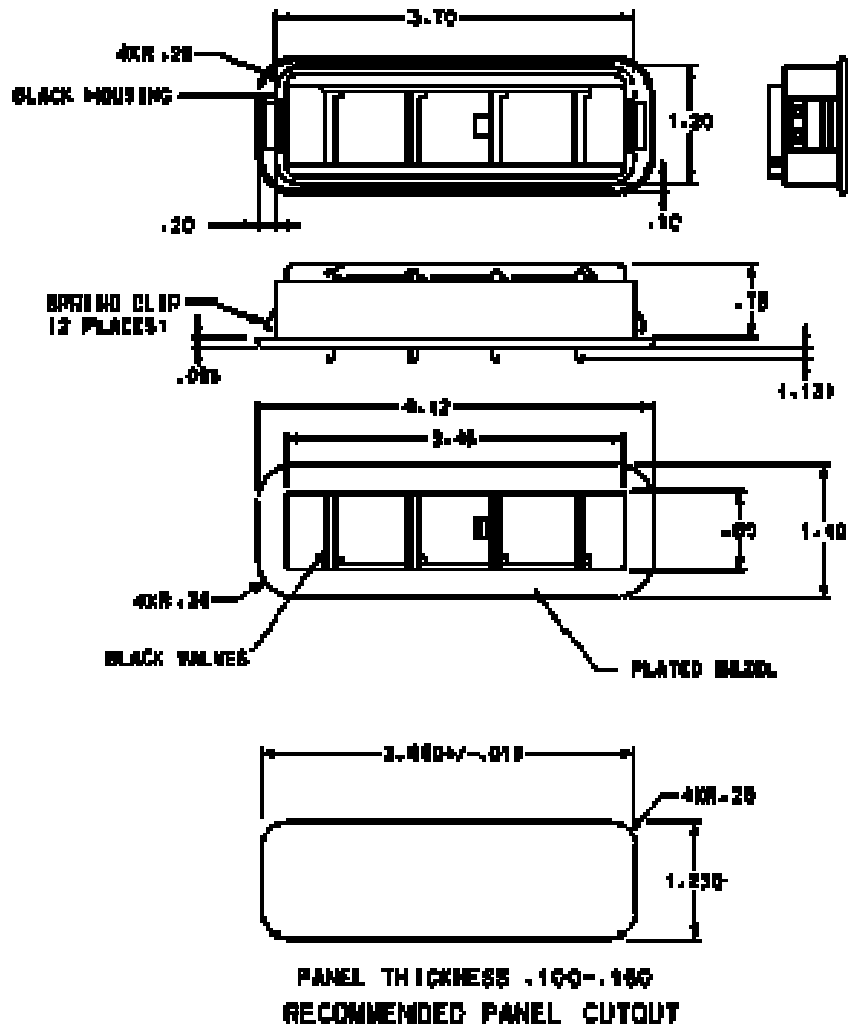

Product Description

Plastic black vanes with custom plated bezel

Four vane design

Wide air flow pattern

Variety of plated bezel finishes

Low profile rectangular shape

Spring clips for simple snap-in installation

AV4002 is a plastic injection molded louver air valve with aluminum plated bezel. The wide rectangular shape provides a large air flow pattern. The four vanes are adjusted by applying force to the center vane finger grip. Adjustment of the vanes provide control of the volume and direction of the air stream.